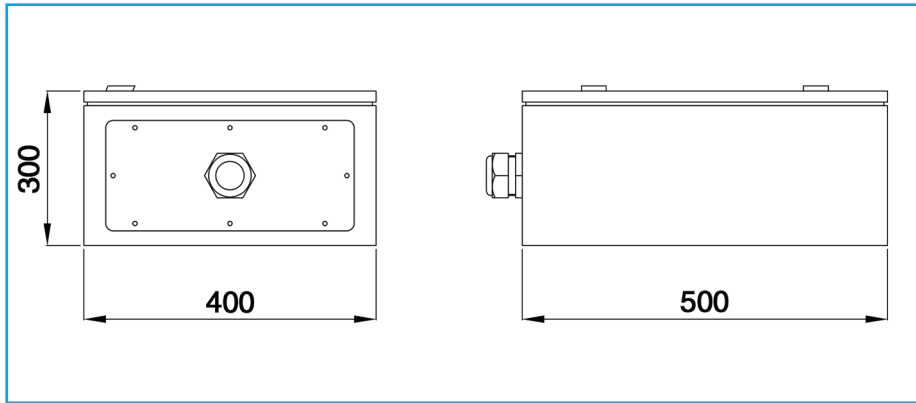

WE2 Weatherproof Enclosure

A weatherproof enclosure suitable for the UFO Compact range of light sources.

Rated to IP45, these can be used to locate a lightsource outside, but cannot be submersed.

Weatherproof enclosures are built to your specification with regards to position of the vents and fans. This is dependant on the orientation required. Please contact us to discuss your requirements.

Description	
Size	500mm x 400mm x300mm
Weight	13.76kg (without fans & vents)
Protection rating	IP45
Fans fitted	2
Finish	RAL 7032