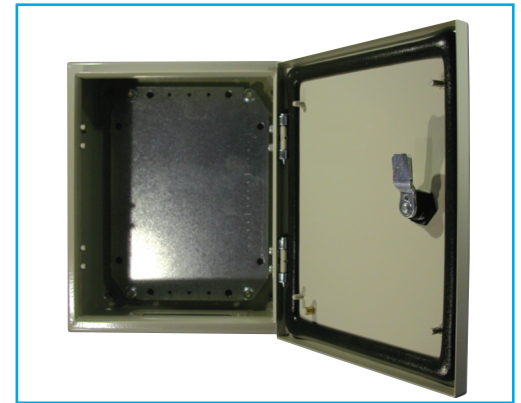

WE2 Weatherproof Enclosure

A weatherproof enclosure suitable for the UFO Compact range of light sources.

Rated to IP45, these can be used to locate a lightsource outside, but cannot be submersed.

Weatherproof enclosures are built to your specification with regards to position of the vents and fans. This is dependant on the orientation required. Please contact us to discuss your requirements.

Description	
Size	500mm x 400mm x300mm
Weight	13.76kg (without fans & vents)
Protection rating	IP45
Fans fitted	2
Finish	RAL 7032