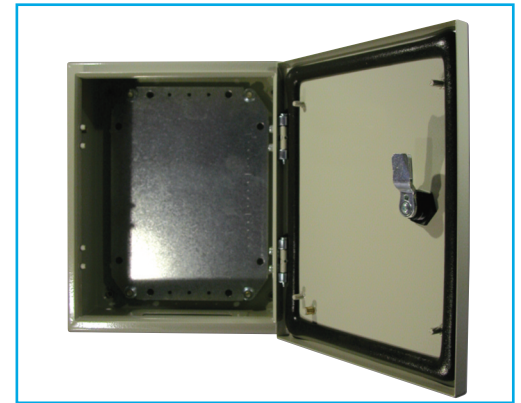

WE1 Weatherproof Enclosure

A weatherproof enclosure suitable for the UFO Compact range of light sources.

Rated to IP45, these can be used to locate a lightsource outside, but cannot be submersed.

Weatherproof enclosures are built to your specification with regards to position of the vents and fans. This is dependant on the orientation required. Please contact us to discuss your requirements.

Description	
Size	500mm x 400mm x 210mm
weight	11.58kg (without fans & vents)
Protection rating	IP45
Fans fitted	2
Finish	RAL 7032