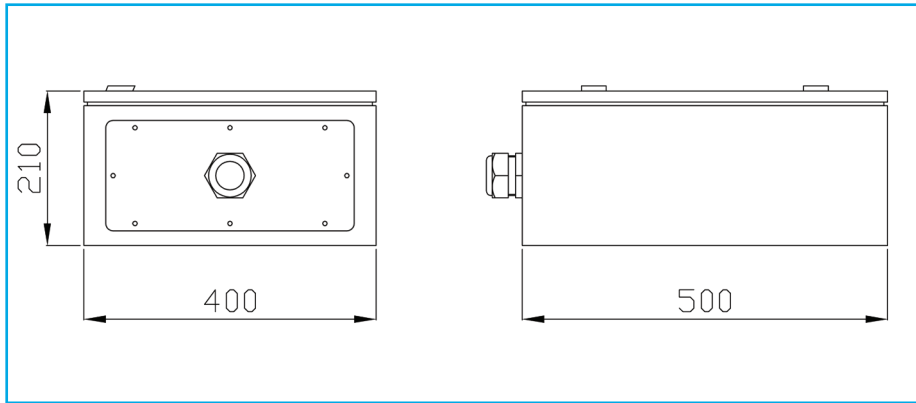

WE1 Weatherproof Enclosure

A weatherproof enclosure suitable for the UFO Compact range of light sources.

Rated to IP45, these can be used to locate a lightsource outside, but cannot be submersed.

Weatherproof enclosures are built to your specification with regards to position of the vents and fans. This is dependant on the orientation required. Please contact us to discuss your requirements.

Description	
Size	500mm x 400mm x 210mm
weight	11.58kg (without fans & vents)
Protection rating	IP45
Fans fitted	2
Finish	RAL 7032