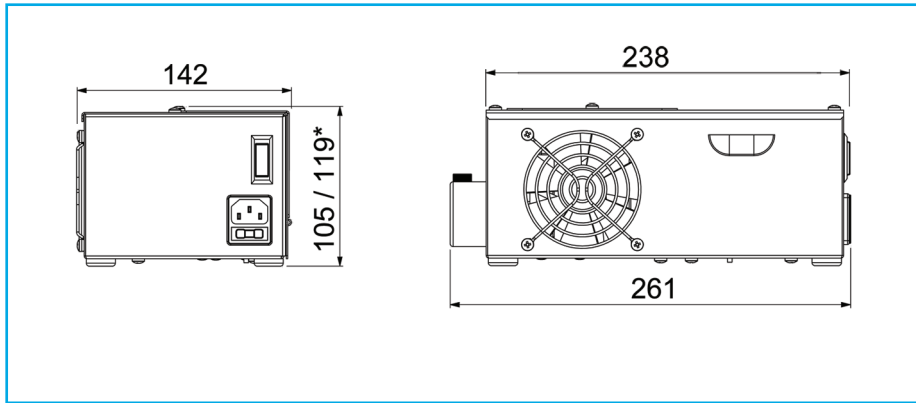

Aurora Tungsten Halogen Lightsource

A versatile and compact tungsten halogen light source, the Aurora is suitable for multiple applications.

It is available in two models - decorative and white light. The decorative version can be installed with either a colour or a twinkle wheel, whilst the white light model can be fitted with static colour filters. The Aurora is fitted with a 12V DC fan to allow mains controlled dimming and can optionally be specified with an integral manual dimmer to allow dimming control from the unit itself. In decorative models wheel control is either by single feed - where the wheel rotates continuously, separate feed - where the wheel is controlled by an additional electrical supply or by a switch on the box.

The Aurora features low noise and heat output and is available with a choice of five lamp sizes - 35W, 42W, 50W, 75W or 100W.

Description	35W	42W	50W	75W	100W
Port connector size	30mm diameter	30mm diameter	30mm diameter	30mm diameter	30mm diameter
Fibre type	Glass/Polymer	Glass/Polymer	Glass/Polymer	Glass/Polymer	Glass/Polymer
Supply voltage	240 VAC 50 Hz	240 VAC 50 Hz	240 VAC 50 Hz	240 VAC 50 Hz	240 VAC 50 Hz
Lamp power	35W	42W	50W	75W	100W
Input power @ 240VAC	33.6VA	40.8VA	69.6VA	91.2VA	127.2VA
Start up current @ 240VAC	0.149A	0.172A	0.31A	0.49A	0.73A
Running current @ 240VAC	0.14A	0.17A	0.29A	0.38A	0.53A
Thermal protection	Thermal switch	Thermal switch	Thermal switch	Thermal switch	Thermal switch
Min. ambient temp.	-20°C	-20°C	-20°C	-20°C	-20°C
Max. ambient temp.	40°C	40°C	40°C	40°C	40°C
Main fuse	0.5A	0.5A	0.5 Amp	0.63 Amp	0.80 Amp
Power cord	IEC mains cable	IEC mains cable	IEC mains cable	IEC mains cable	IEC mains cable
Fan type	Papst 8412NGLE	Papst 8412NGLE	Papst 8412NGLE	Papst 8412NGLE	Papst 8412NGLE
Lamp type	MR16	MR16	MR16	MR16	MR16
Lamp model	FMT	Philips 13861	EXT	EYF	Osram 64637 GZ6.35
Lamp colour temp.	2950K	2900K	3000K	3000K	3000K
Acoustic rating	31.5 dB(A)	31.5 dB(A)	31.5 dB(A)	31.5 dB(A)	31.5 dB(A)
Operating environment	Indoor / dry	Indoor / dry	Indoor / dry	Indoor / dry	Indoor / dry
Protection rating	IP20	IP20	IP20	IP20	IP20
Material	Sheet steel	Sheet steel	Sheet steel	Sheet steel	Sheet steel
Colour	Black	Black	Black	Black	Black
Size	White Light: 261x142x105mm - Decorative: 261x142x119mm				
Weight	White Light: 1.9kg - Decorative: 2.1kg				

For current specification part numbers, please see the light source configuration tool on our website.