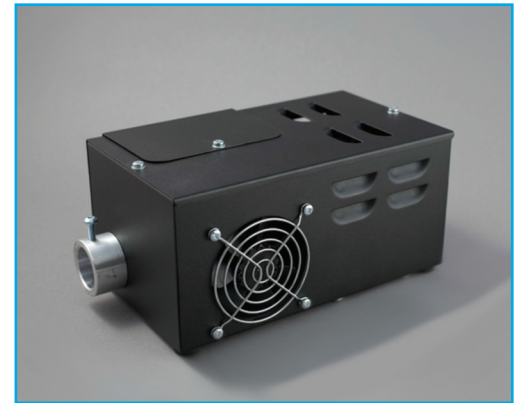

## Aurora Tungsten Halogen Lightsource

A versatile and compact tungsten halogen light source, the Aurora is suitable for multiple applications.

It is available in two models - decorative and white light. The decorative version can be installed with either a colour or a twinkle wheel, whilst the white light model can be fitted with static colour filters. The Aurora is fitted with a 12V DC fan to allow mains controlled dimming and can optionally be specified with an integral manual dimmer to allow dimming control from the unit itself. In decorative models wheel control is either by single feed - where the wheel rotates continuously, separate feed - where the wheel is controlled by an additional electrical supply or by a switch on the box.